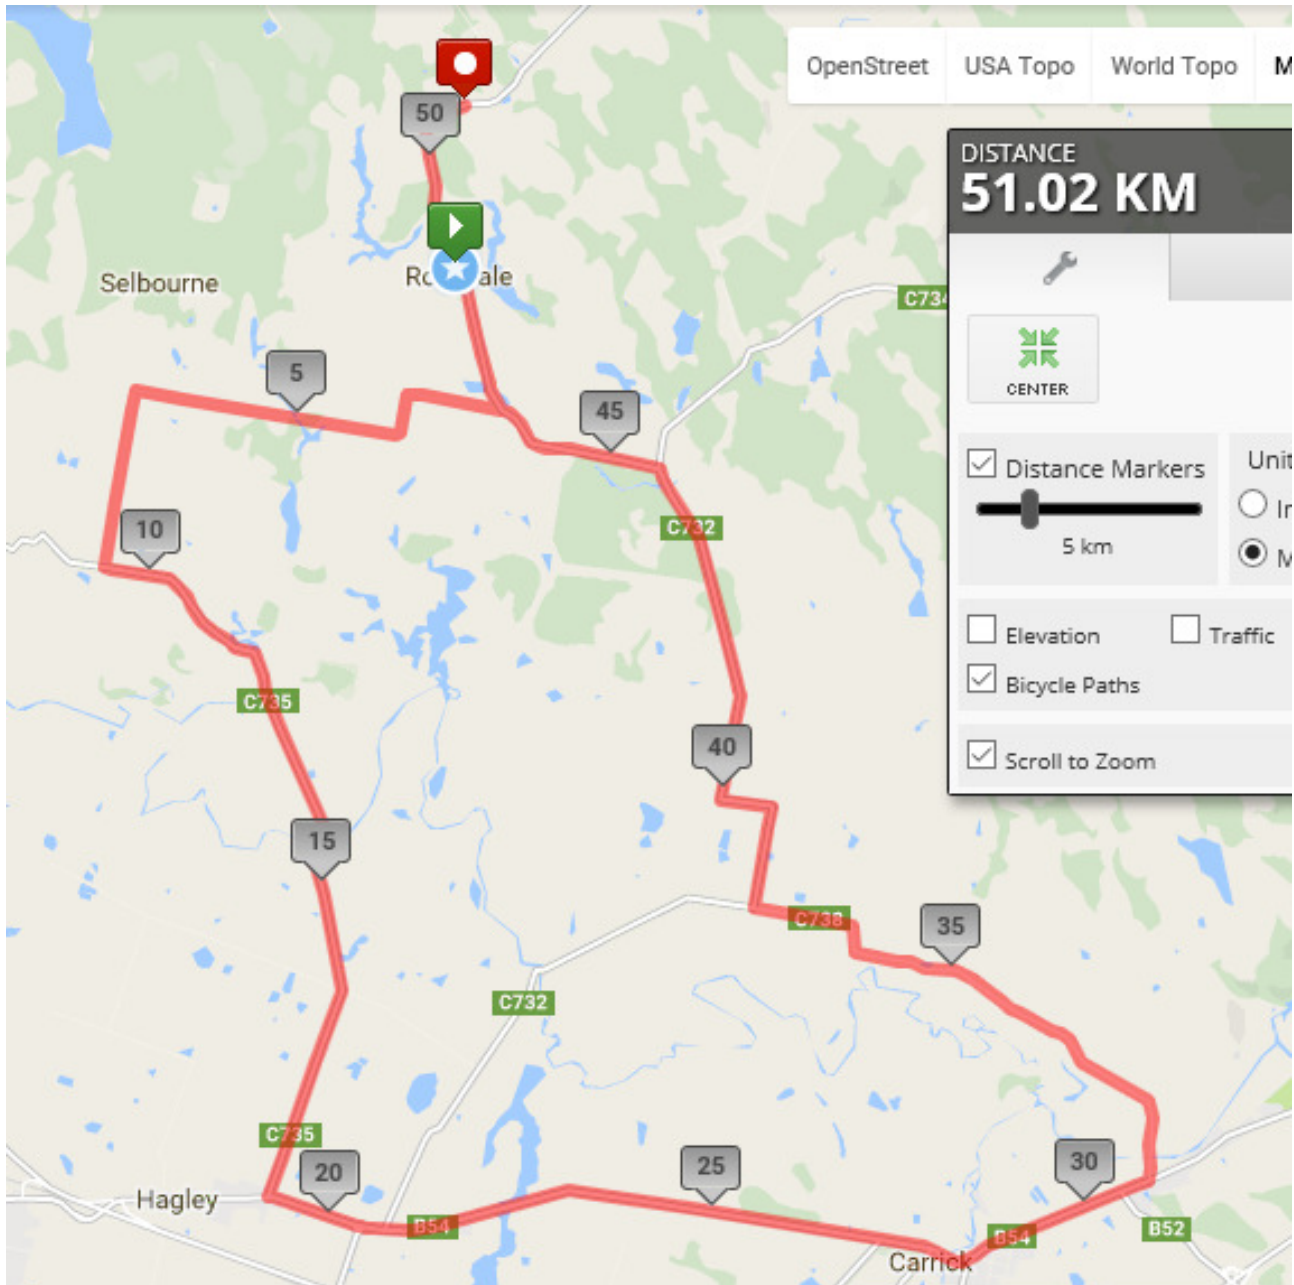

### 32a Rosevale Hilltop Finish

ELEVATION (m)